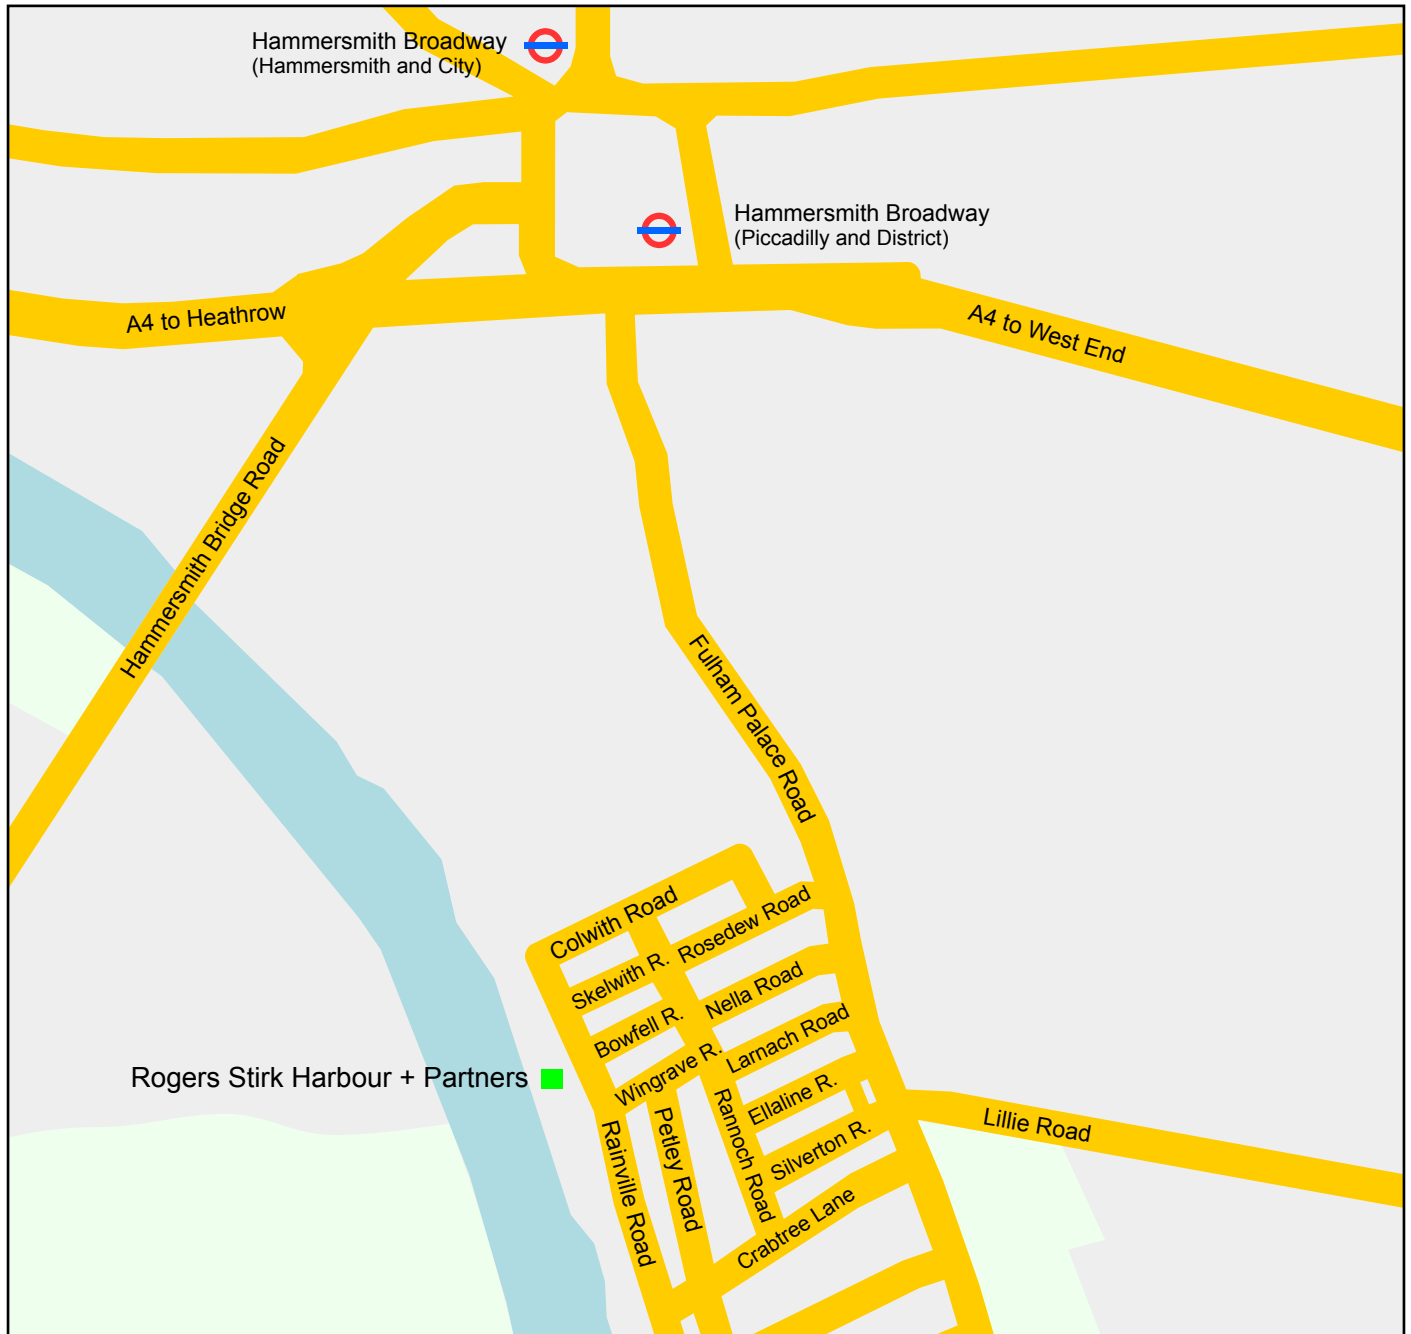

Rogers Stirk Harbour + Partners

Thames Wharf
Rainville Road
London W6 9HA
United Kingdom
Tel +44 (0) 20 7385 1235
Fax +44 (0) 20 7385 8409
email enquiries@rsh-p.co.uk